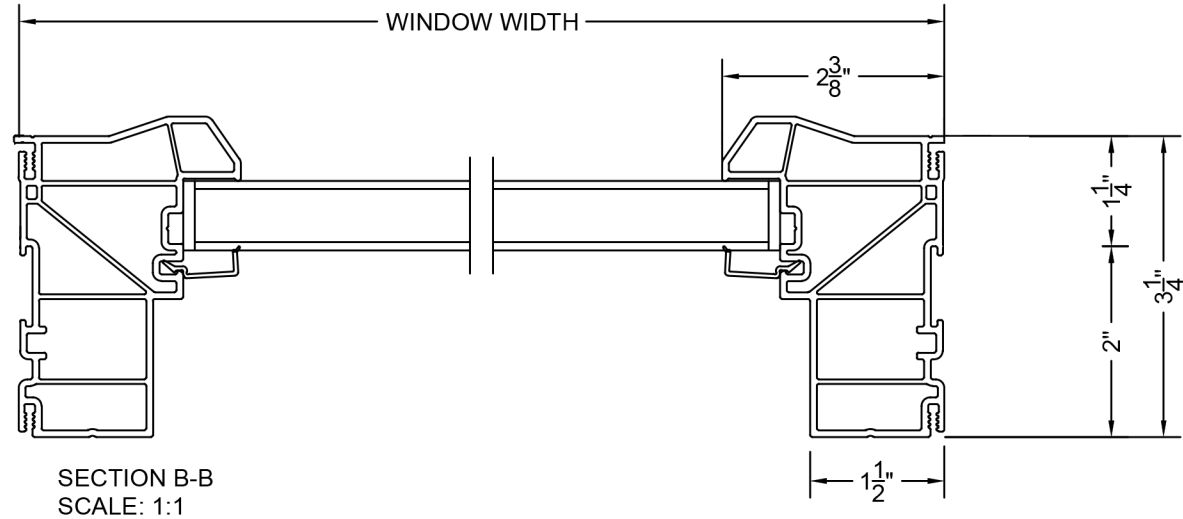

KASSON & KELLER INC. SERIES 2200 PICTURE WINDOW CROSS-SECTION

EXTERIOR ELEVATION (NTS)

COPYRIGHT 2018
THIS DRAWING AND ITS CONTENTS ARE
THE SOLE PROPERTY OF
KASSON & KELLER, INC.
ANY UNAUTHORIZED USE OR
REPRODUCTION IS STRICTLY PROHIBITED.

ELEVATION VIEW

Kas~Kel 

Bright ideas in windows and doors.

SHEET:
1
OF
1

DRAWN BY:
BLG

DRAWING #
220 Series PW