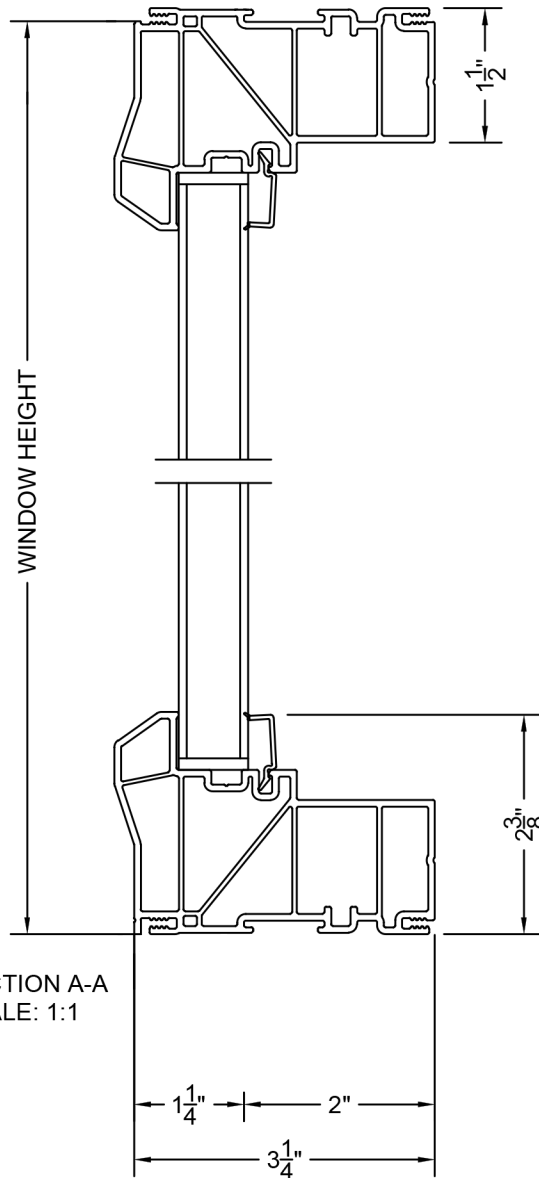

KASSON & KELLER INC. SERIES 2200 PICTURE WINDOW CROSS-SECTION

EXTERIOR ELEVATION (NTS)

COPYRIGHT 2018
THIS DRAWING AND ITS CONTENTS ARE
THE SOLE PROPERTY OF
KASSON & KELLER, INC.
ANY UNAUTHORIZED USE OR
REPRODUCTION IS STRICTLY PROHIBITED.

ELEVATION VIEW

Kas~Kel 

Bright ideas in windows and doors.

SHEET:
1
OF
1

DRAWN BY:
BLG

DRAWING #
220 Series PW