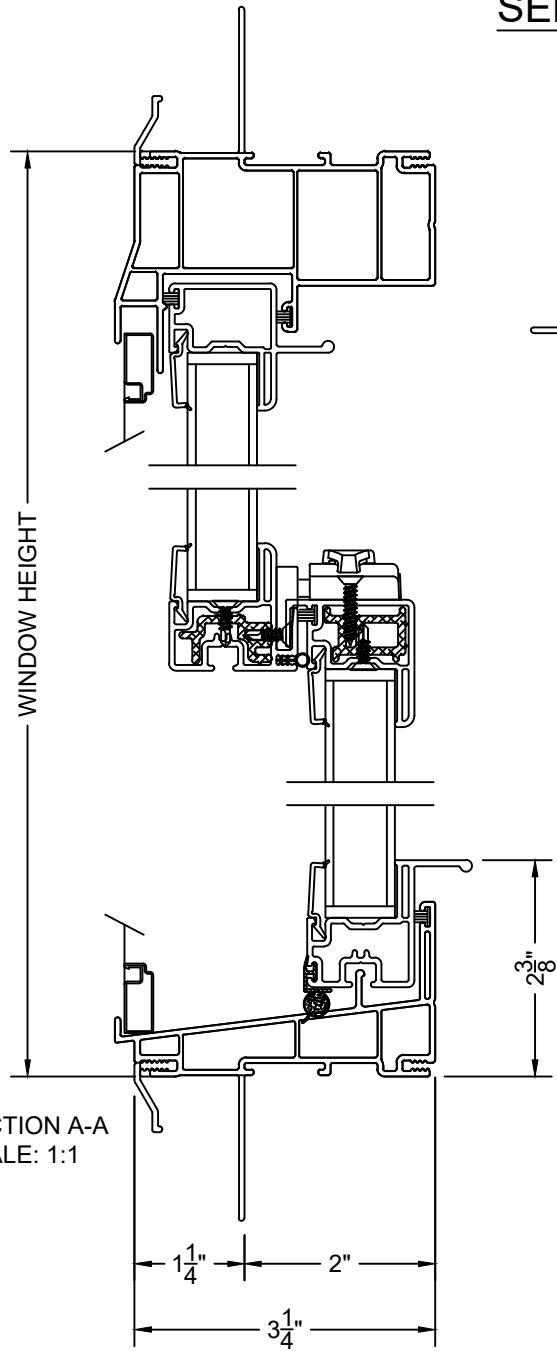

# KASSON & KELLER INC. SERIES 220 DOUBLE HUNG CROSS-SECTION

COPYRIGHT 2018  
THIS DRAWING AND ITS CONTENTS ARE  
THE SOLE PROPERTY OF  
KASSON & KELLER, INC.  
ANY UNAUTHORIZED USE OR  
REPRODUCTION IS STRICTLY PROHIBITED.

ELEVATION VIEW

*Bright ideas in windows and doors.*

SHEET:  
1  
OF  
1

DRAWN BY: BLG

DRAWING #  
220 Series DH