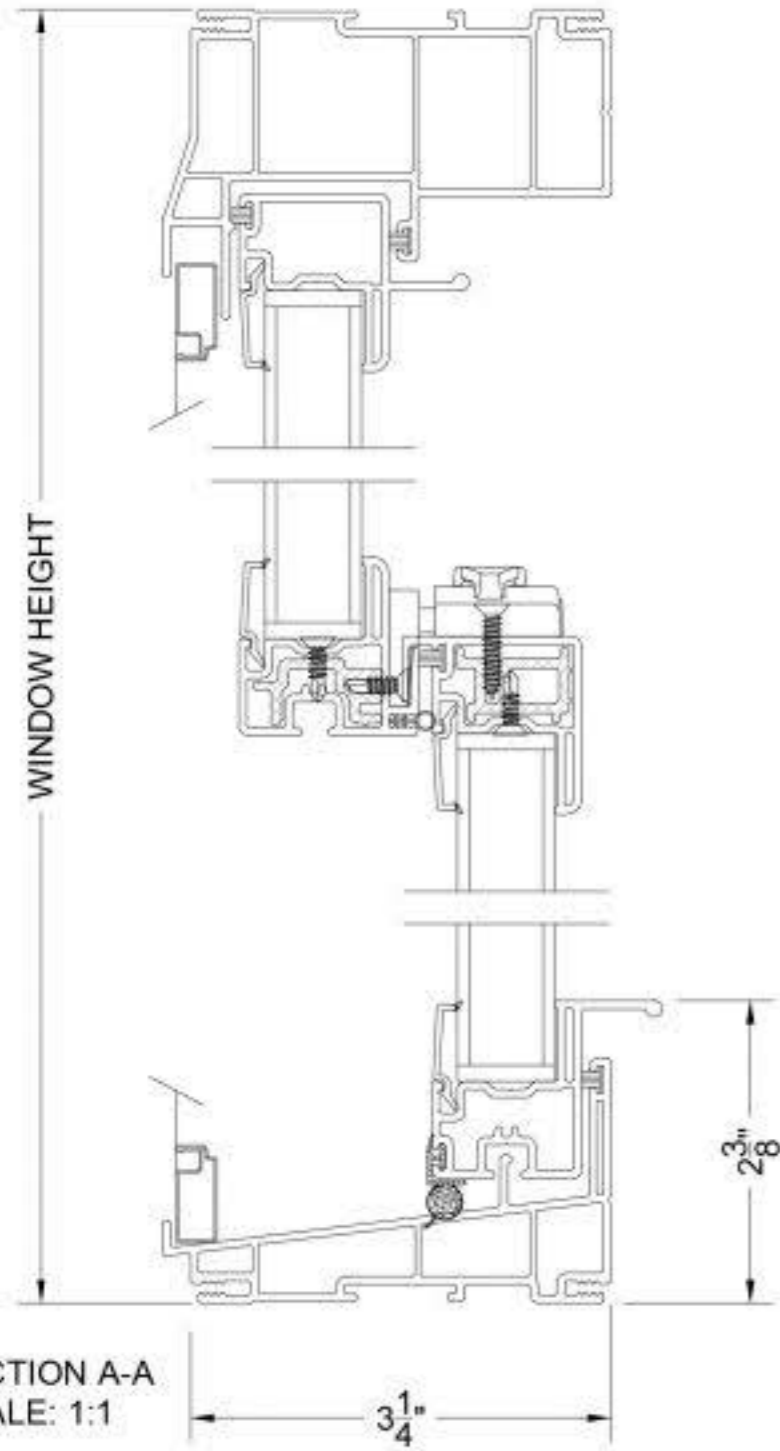

KASSON & KELLER INC. SERIES 2200 DOUBLE HUNG CROSS-SECTION

COPYRIGHT 2018
THIS DRAWING AND ITS CONTENTS ARE
THE SOLE PROPERTY OF
KASSON & KELLER, INC.
ANY UNAUTHORIZED USE OR
REPRODUCTION IS STRICTLY PROHIBITED.

ELEVATION VIEW

Bright ideas in windows and doors.

SHEET:
1
OF
1

DRAWN BY:
BLG

DRAWING #
2200 Series DH