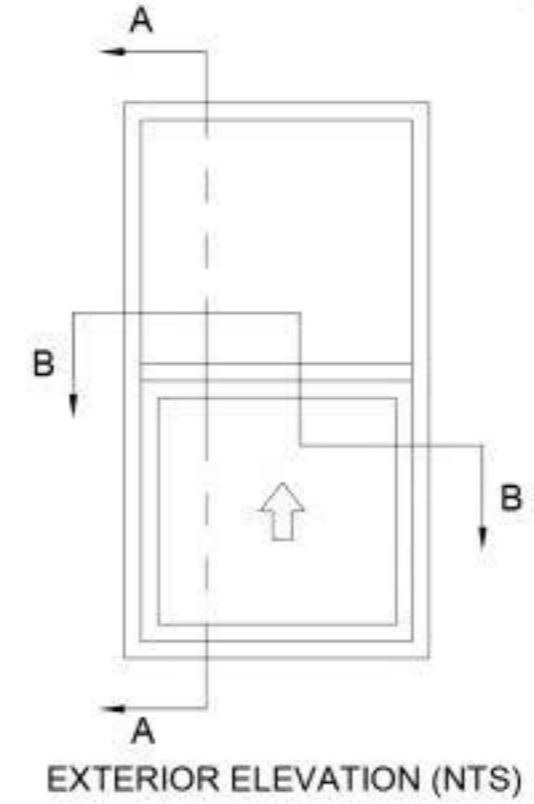

KASSON & KELLER INC. SERIES 2200 DOUBLE HUNG CROSS-SECTION

COPYRIGHT 2018
THIS DRAWING AND ITS CONTENTS ARE
THE SOLE PROPERTY OF
KASSON & KELLER, INC.
ANY UNAUTHORIZED USE OR
REPRODUCTION IS STRICTLY PROHIBITED.

ELEVATION VIEW

Bright ideas in windows and doors.

SHEET:
1
OF
1

DRAWN BY:
BLG

DRAWING #
2200 Series DH