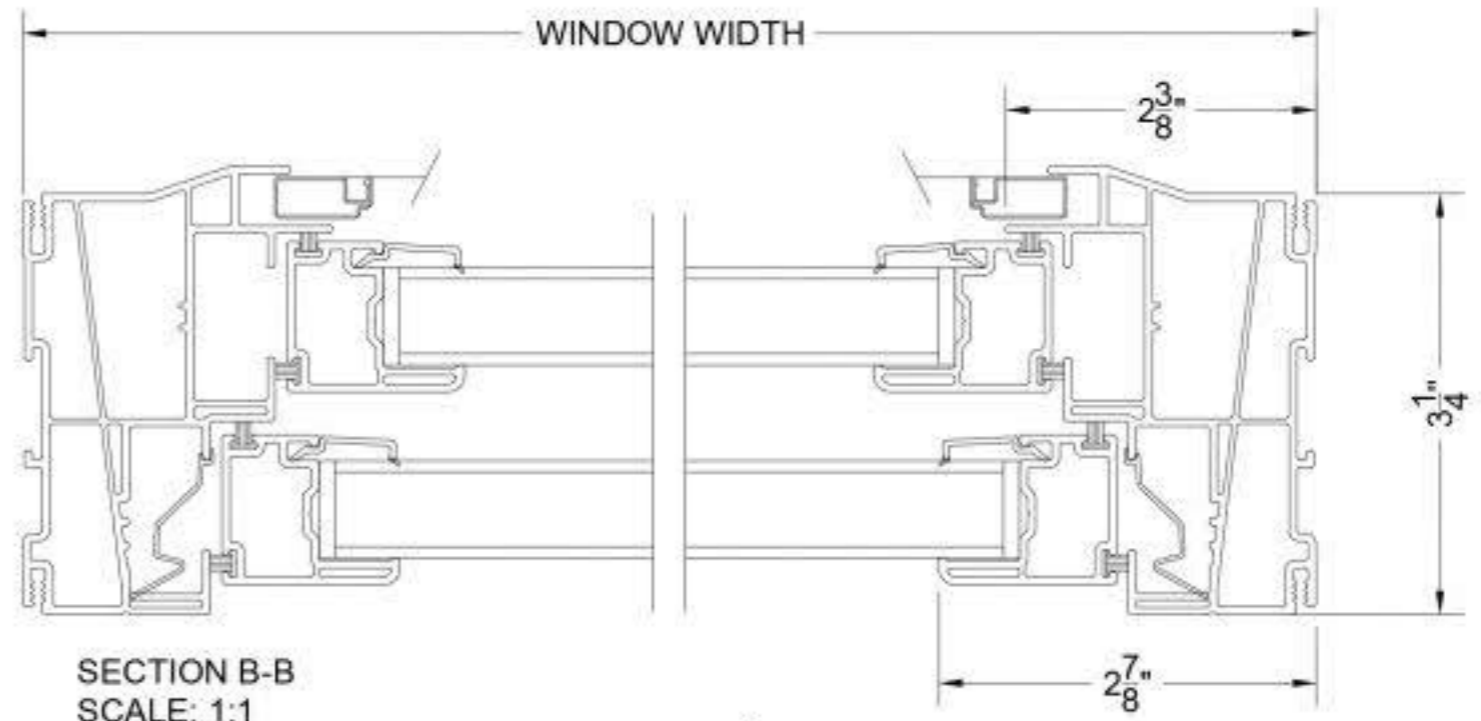

KASSON & KELLER INC. SERIES 2200 DOUBLE HUNG CROSS-SECTION

COPYRIGHT 2018
THIS DRAWING AND ITS CONTENTS ARE
THE SOLE PROPERTY OF
KASSON & KELLER, INC.
ANY UNAUTHORIZED USE OR
REPRODUCTION IS STRICTLY PROHIBITED.

ELEVATION VIEW

Bright ideas in windows and doors.

SHEET:
1
OF
1

DRAWN BY:
BLG

DRAWING #
2200 Series DH